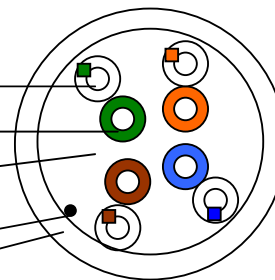

### DESCRIPTION

4 Pair UTP Data Cable, 24 AWG (0.5mm) Solid Bare Copper Conductors, Polyolefin Insulation, PVC Sheath, Rip Cord.

### APPLICATION

These are Structured Cables for Campus, Riser and Horizontal Installations.

Suitable for Ethernet Applications and compatible with all known connection systems for Voice, ISDN, Token Ring, ATM, Video, Broadband, Analog & Digital VoIP etc.

### CABLE CONSTRUCTION

1. 24 AWG Solid Copper Conductor
2. PE Insulation
3. Cable Core (4 Twisted Pairs)
4. Rip Cord
5. Sheath

IS/ ISO 9001-2000

IS/ ISO 14001

**CABLE MARKING**

E329094 Verified by UND. LAB.INC. ONLY TO TIA/EIA 568-B.2 CAT 5E  
BEOL 4 PAIR24AWG UTP CABLE MM/YY 00000M.

\* All parameters at 20°C

**CABLE DIMENSIONS**

- **Nominal Sheath Thickness : 0.60 mm**
- **Nominal Cable Diameter : 5.30 mm**

**COLOUR CODE**

Pair No.	Colour	Remark
PAIR 1	White/Blue – Blue	Co-extruded Blue Strip on White
PAIR 2	White/Orange – Orange	Co-extruded Orange Strip on White
PAIR 3	White/Green – Green	Co-extruded Green Strip on White
PAIR 4	White/Brown – Brown	Co-extruded Brown Strip on White